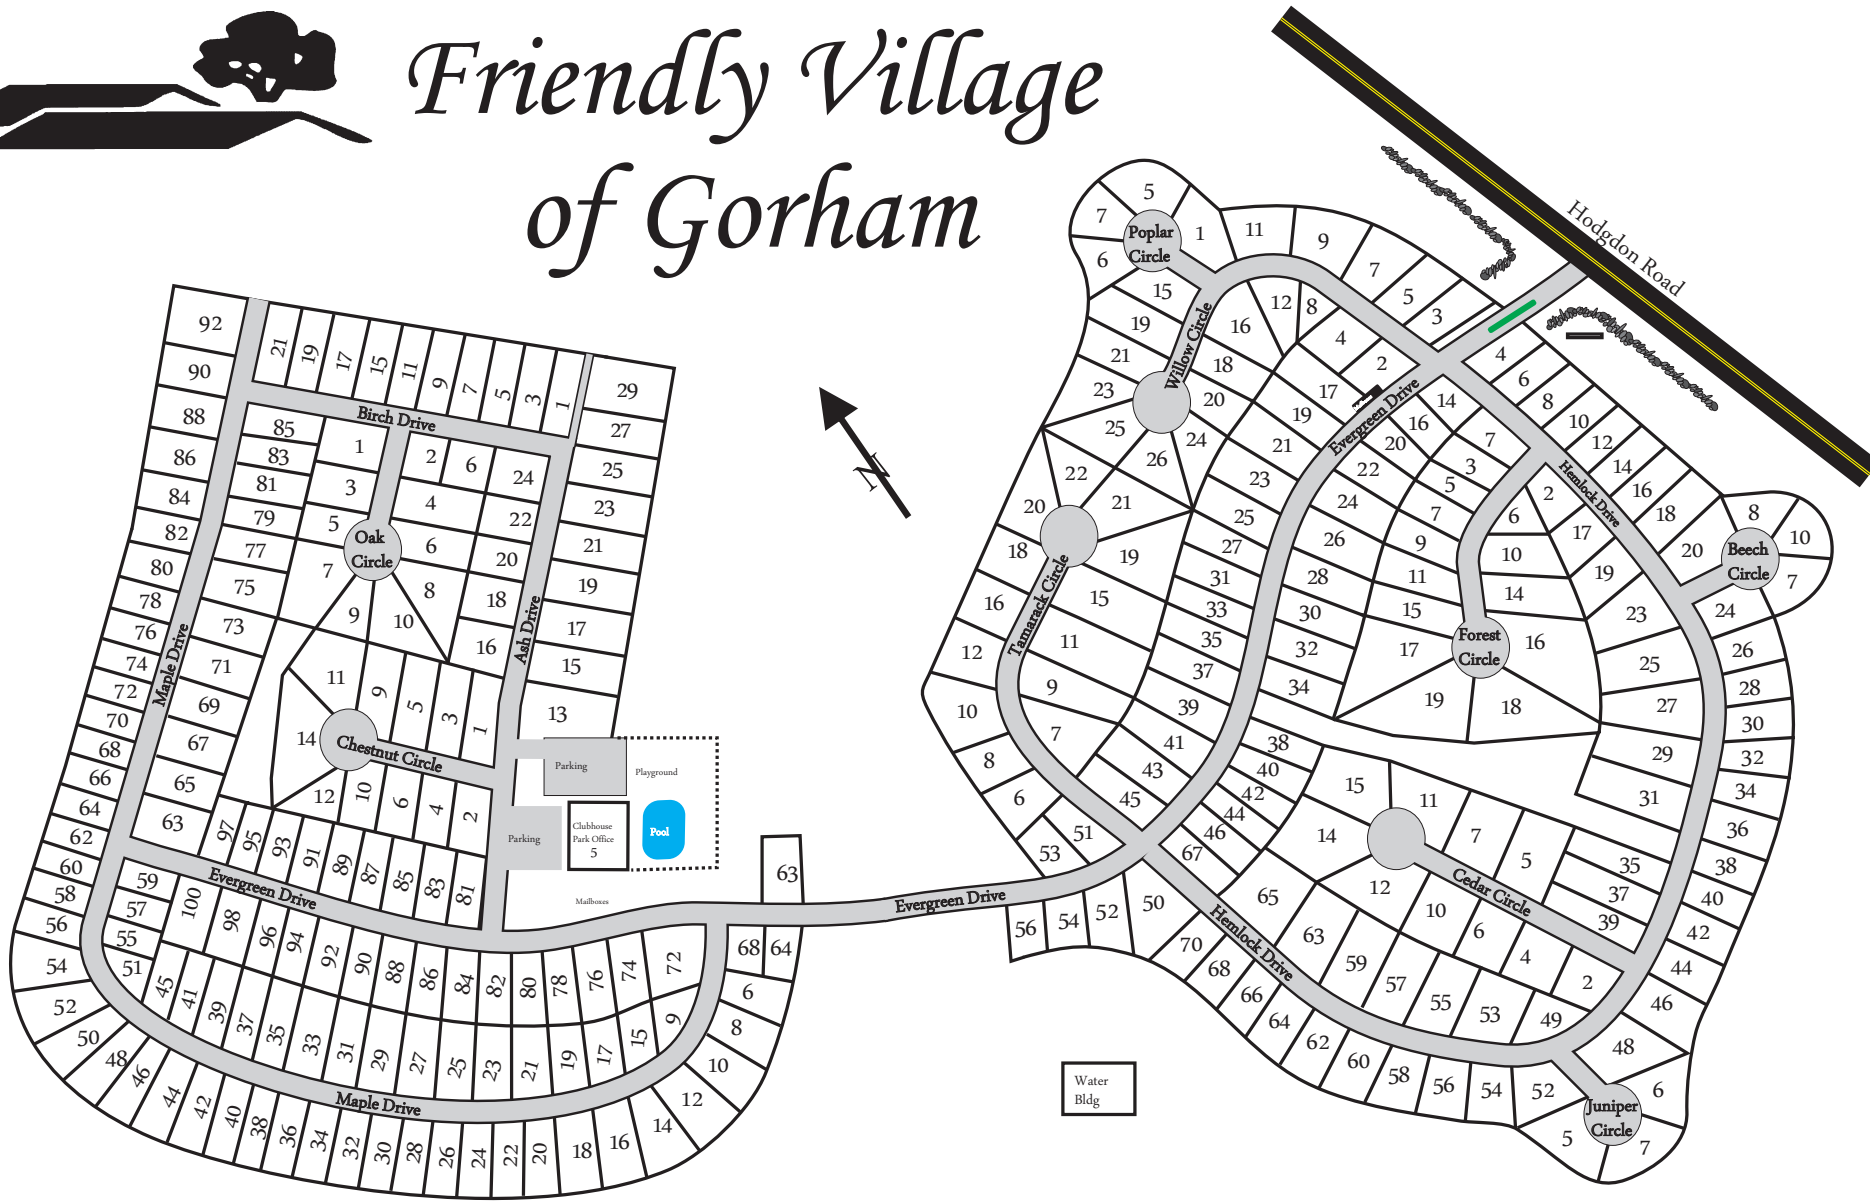

Friendly Village of Gorham

Park Office (207) 839-5577 Sales Office (207) 839-3303
300 Ash Drive, Gorham, Maine 04038

For directional use only
Mbaldwin 4/08 FV13.911